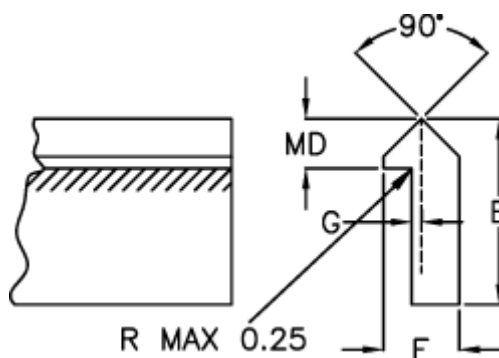

# Data Sheet

Article number: 055935000

Description: Single edge track TS3SS 5000mm

## Measures

---

E = 22.22

F = 8.71

G = 1.57

Kg/m = 1.020

MD(T) = 6.35